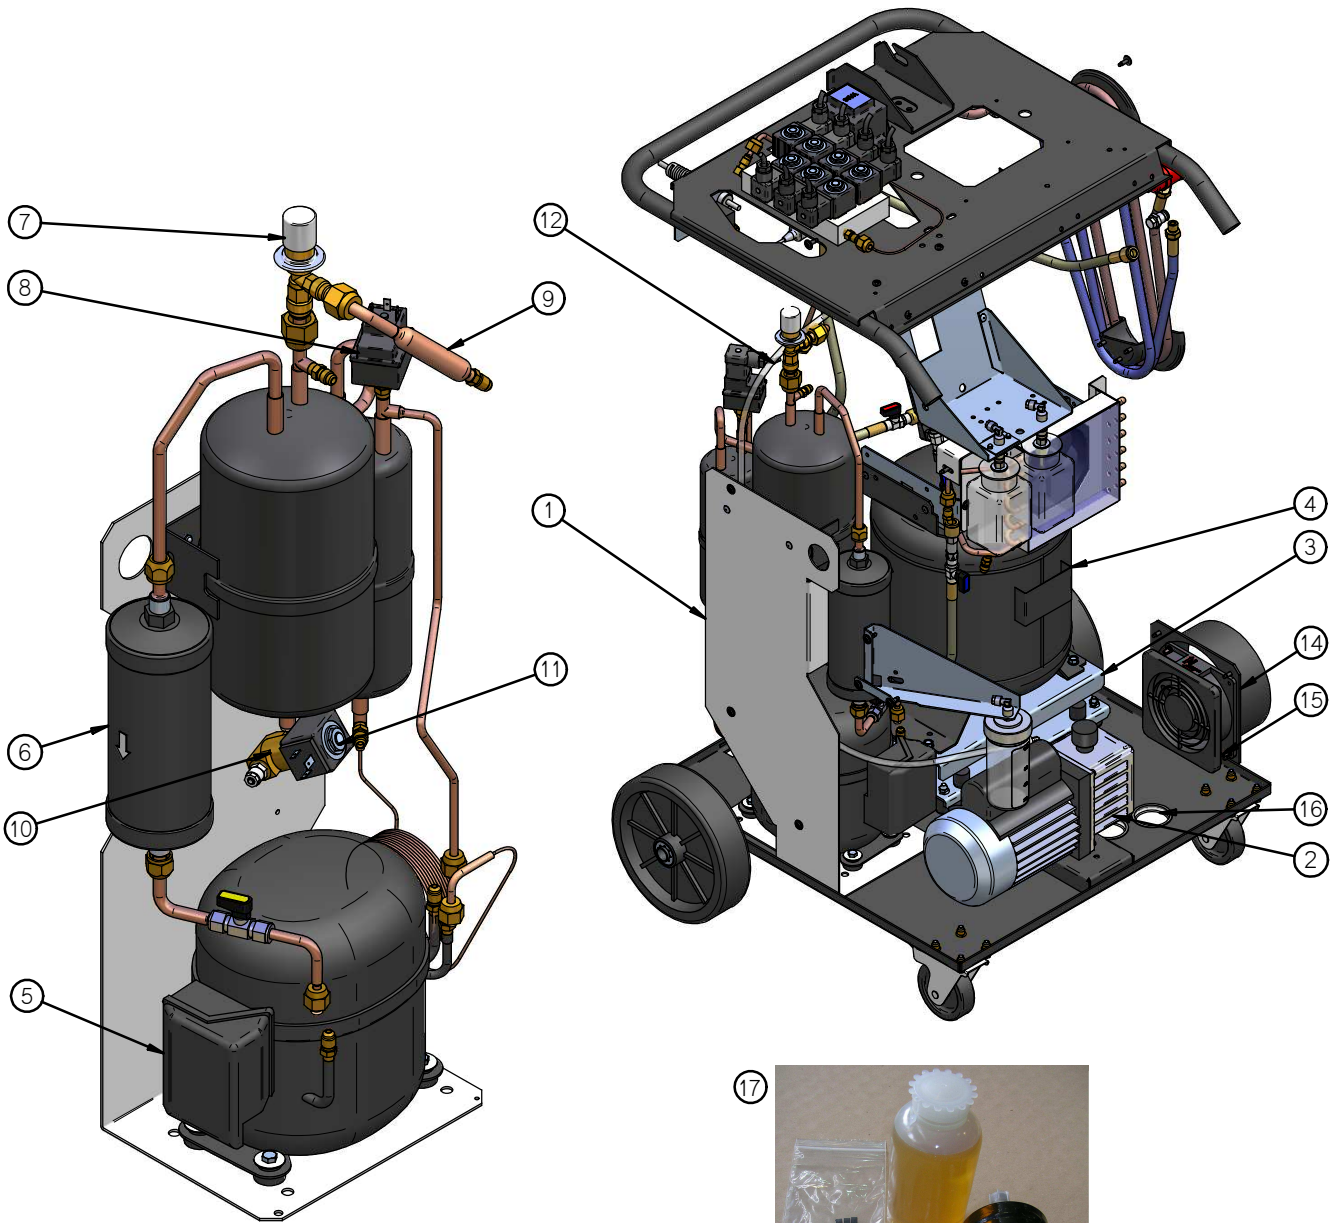

AC3150

SPARE PARTS

ITEM	CODICE	DESCRIZIONE
1	R3230000615	FITTING 90° 1/8 F RILSAN 6x4
2	R7101008211	OIL QUICK COUPLER 1/8 MALE
3	R3230540091	HP/LP BALL VALVE
4	R7301003455	PRESSURE SENSOR RAZIO 1/4
5	R7420005522	COIL ZB 14 230 50/60
6	R7105008000	CHECK VALVE
7	R7420005325	EV PISTON 2,5mm HNBR
8	R7420005345	EV PISTON 4mm HNBR
9	R2400675700	COPPER HOSE D6 EV-STRAINER
10	R7100200120	RILSAN HOSE 6x4 1m
11	R3261600200	GASCKET D53 d25
12	R7101201020	FITTING 1/8M 1/8M
13	R7410006300	N2 ICESONIC S BALL VALVE GROUP
14	R2400675500	COPPER HOSE D8
15	R7103003000	LP FITTING FOR N2
16	R7410006280	FLUX BALL VALVE GROUP
17	R7100200170	SILICON HOSE 4x7 1m
18	R7100200250	FILLING HOSE 500 90+D 1/4
19	R7104001564	KIT SMALL HANDLE BALL VALVE (10 Pz.)
20	R7104001546	KIT YELLOW HANDLE PLATE (10Pz.)
21	R7104001510	KIT RED HANDLE PLATE (10Pz.)

AC3150

SPARE PARTS

ITEM	CODICE	DESCRIZIONE	VERSION
1	R7410009284	TEC. RECOVERY GROUP 9CC 20 BAR NG	
2	R7420002047	VACUUM PUMP 2,5/0,05	
3	R7301400350	CUSTOM TANK SCALE	
4	R7505001012	12Lt CUSTOM TANK	
5	R7410002007	COMPRESS. 90 KPL 4430 TECUMSEH	
6	R7108000300	FILTER + COLSON COLLAR	
7	R7105025003	EXPANSION VALVE A3	
8	R7420006018	PRESSURE SWITCH 15/18 BAR	
9	R2490008202	MECHANICAL FILTER GROUP	
10	R7420005022	ELECTRO-VALVE WITH COIL 4,5 MM.	
11	R7420005345	EV PISTON 4mm HNBR	
12	R7100200150	RILSAN HOSE 8x6 1m	
13	R7301001008	LOAD CELL 60 KG WITH CONNECTOR	
14	R7420000680	TACOMETER FAN	R1234yf
15	R7420000685	FILTER FOR FAN	R1234yf
16	R3250600425	PLASTIC PLUG D46	R1234yf
17	7000100300	ORDINARY MAINTENANC KIT	