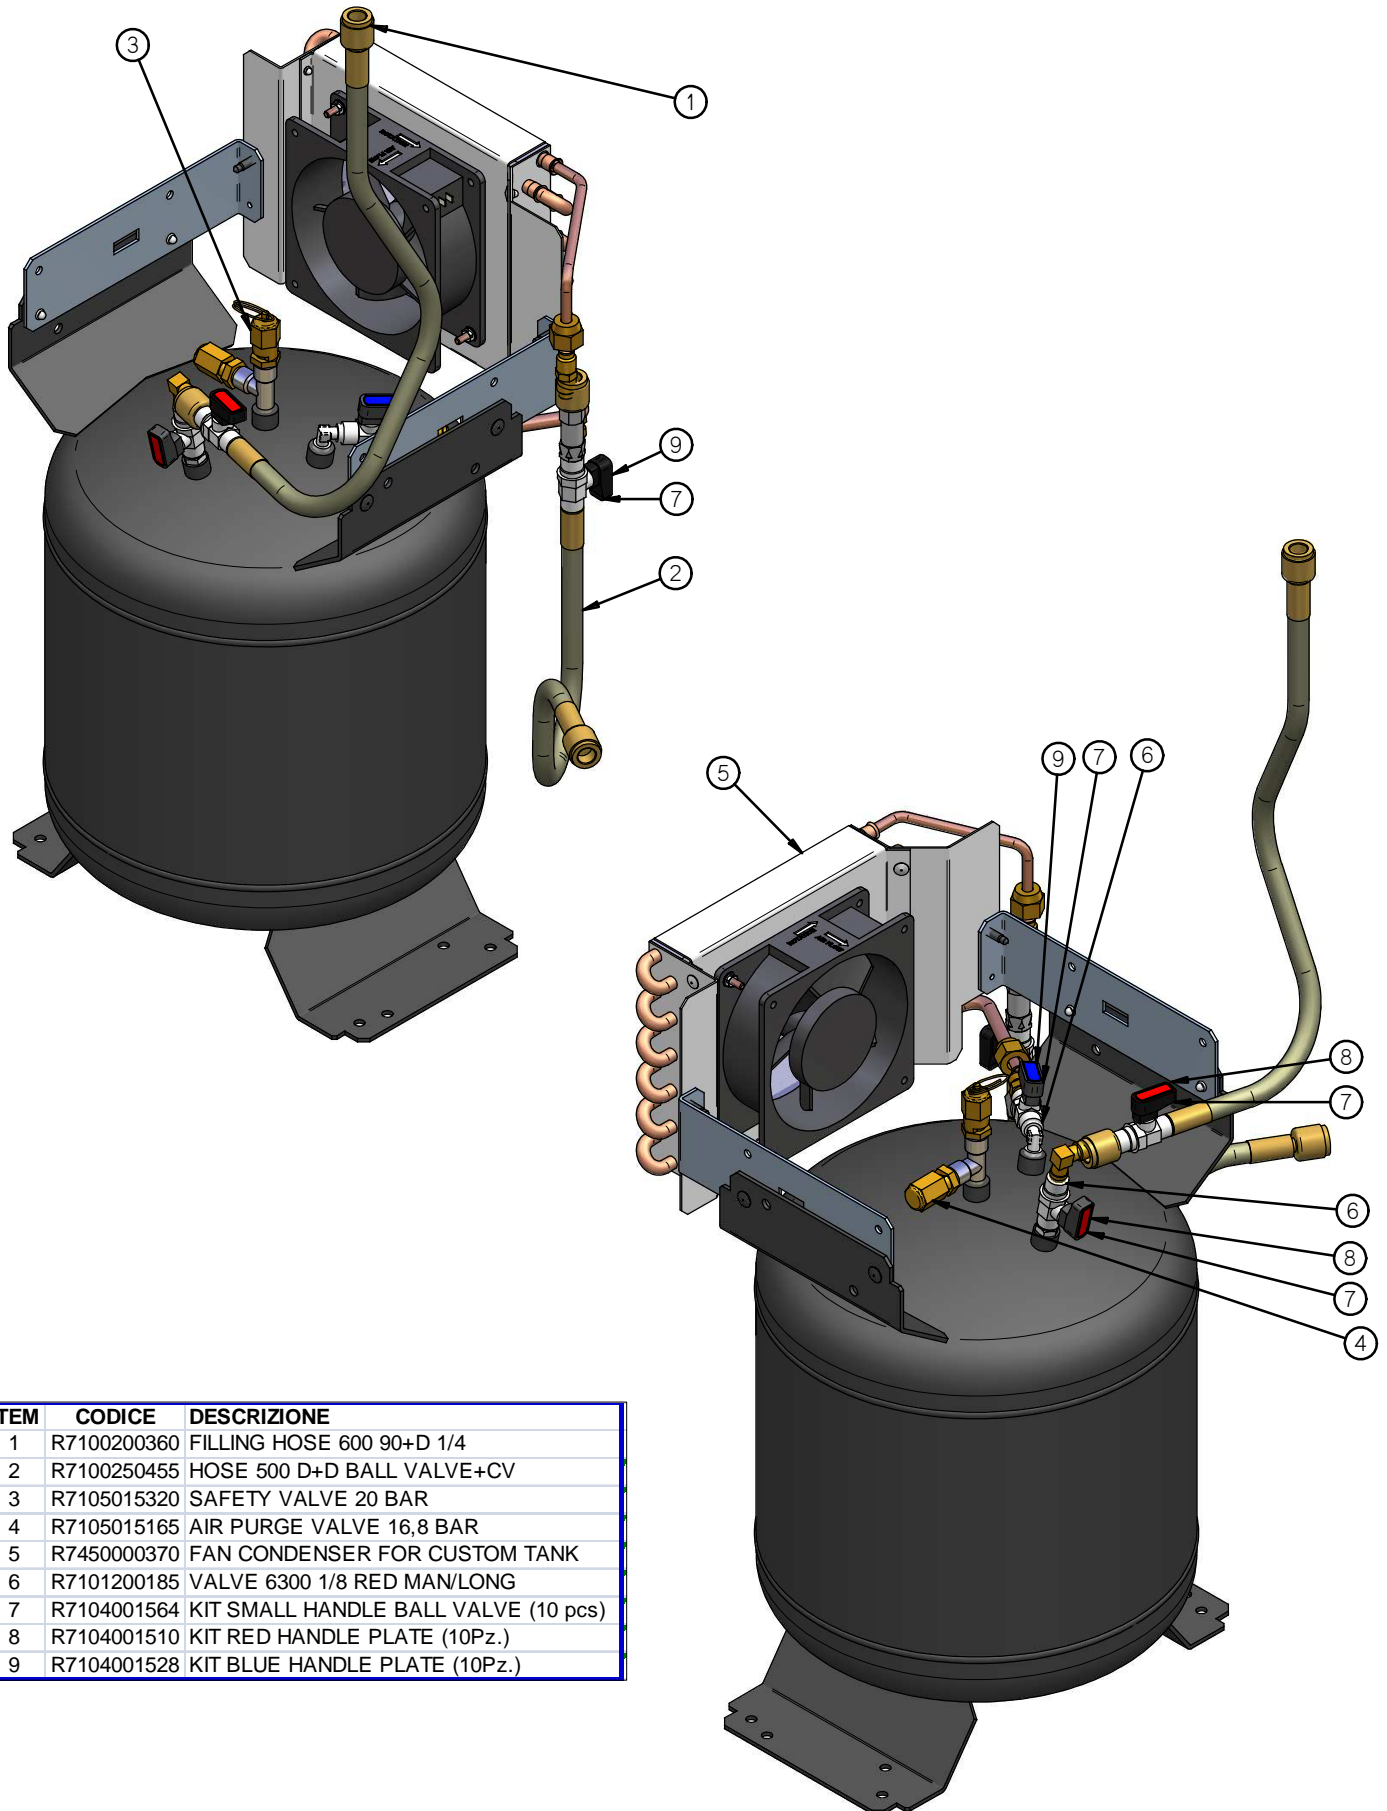

AC3150

SPARE PARTS

ITEM	CODICE	DESCRIZIONE
1	R7100200360	FILLING HOSE 600 90+D 1/4
2	R7100250455	HOSE 500 D+D BALL VALVE+CV
3	R7105015320	SAFETY VALVE 20 BAR
4	R7105015165	AIR PURGE VALVE 16,8 BAR
5	R7450000370	FAN CONDENSER FOR CUSTOM TANK
6	R7101200185	VALVE 6300 1/8 RED MAN/LONG
7	R7104001564	KIT SMALL HANDLE BALL VALVE (10 pcs)
8	R7104001510	KIT RED HANDLE PLATE (10Pz.)
9	R7104001528	KIT BLUE HANDLE PLATE (10Pz.)