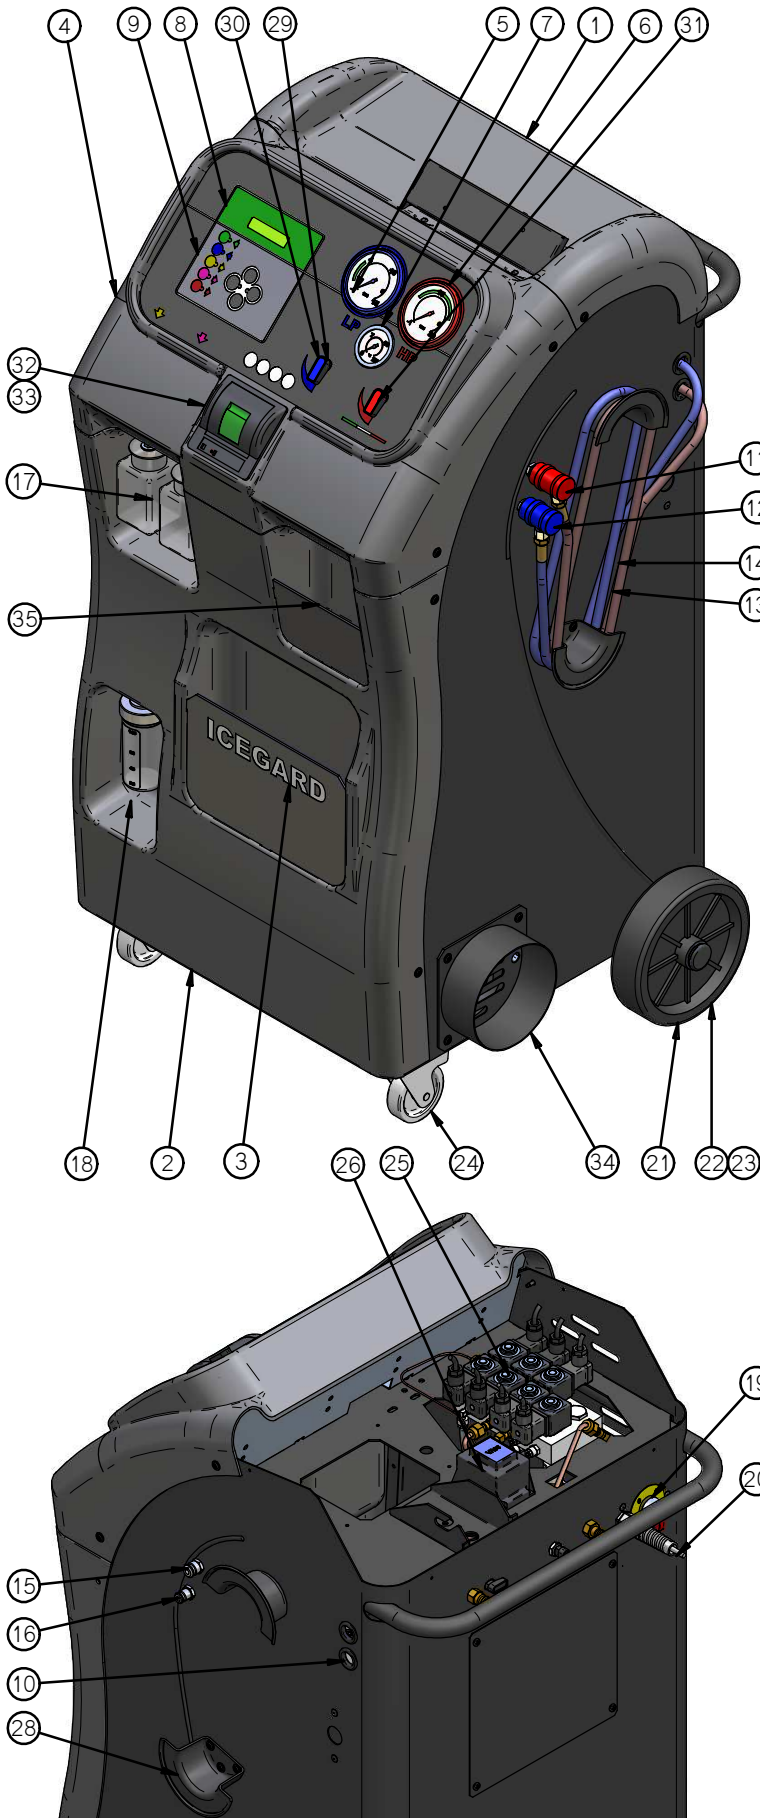

AC3150

SPARE PARTS

ITEM	CODICE	DESCRIZIONE	VERSION
1	R7200108300	ICEGARD TOP PANEL	
2	R7200108320	ICEGARD LOWER SHIELD	
3	R7200111270	ICEGARD POCKET WITH SILK SCREEN	
4	R7200108310	ICEGARD PLASTIC CONTROL PANEL	
5	R7301308095	D80 LP MANOMETER QUICKLOCK	
6	R7301308090	D80 HP MANOMETER QUICKLOCK	
7	R7301305540	D50 MANOMETER 0/25bar+PSI+TEMP	
8	R7301201525	ICEGARD VERDE LOGIC BOARD	
9	R7301202525	ICEGARD VERDE LOGIC BOARD FRONT PAN.	
10	R7104000505	RUBBER RING	
11	R7450000825	HP QUICK CONNECTOR R134A	R134a
11	R7450000847	HP BRASS R1234 QUICK COUPLER	R1234yf
12	R7450000823	LP QUICK CONNECTOR R134A	R134a
12	R7450000845	LP BRASS R1234 QUICK COUPLER	R1234yf
13	R7100201300	BLUE LP FILLING HOSE 3000 MM.	R134a
13	R7100211310	BLUE LP FILLING HOSE 3000 MM. M12-1/4	R1234yf
14	R7100202300	RED HP FILLING HOSE 3000 MM.	R134a
14	R7100212310	RED LP FILLING HOSE 3000 MM. M12-1/4	R1234yf
15	R7103003202	LP CONNECTION SUPPORT	R134a
15	R7103003703	LP CONNECTION SUPPORT R1234	R1234yf
16	R7103003103	HP CONNECTION SUPPORT	R134a
16	R7103003604	HP CONNECTION SUPPORT R1234	R1234yf
17	R7410000052	INJECTION OIL CONTAINER	
18	R7104000130	DRAINED OIL CONTAINER	
19	R7420000570	ROCKER SWITCH	R134a
19	R7420000590	ELETTRIC HANDLE SWITCH	R1234yf
20	R7420010010	ELETTRIC CABLE 2.5m SCHUKO	R134a
20	R7420010004	ELECTRIC CABLE KPL	R1234yf
21	R7101901200	BLACK WHEEL A200	
22	R7101901000	BLOCK 20	
23	R7104008000	WHEEL BLOCK	
24	R7101905080	REVOLVING WHEEL WITH BRAKE	
25	R7400007305	MANIFOLD 77F3 1CV 7EV RAZ.	
26	R7301201136	TRASFORMER 36VA 15V	
27	R7102101432	TANK BOLTS COVER	
28	R7200110005	CABLE WINDER	
29	R7104001573	KIT 6900 HANDLE BALL VALVE (10 pcs)	
30	R7104001591	KIT BLUE HANDLE PLATE 6900 (10Pz.)	
31	R7104001582	KIT RED HANDLE PLATE 6900 (10Pz.)	
32	R7301500031	PRINTER 2 EPM205-HS 9-36V TTL	
33	7301500140	PAPER FOR PRINTER 58 mm. (4 PAPER REELS)	
34	R7102101428	EXSHAUST TUBE CONNECTION D150	R1234yf
35	R7200108400	ICEGARD SIDE POCKET	
36	R3250700016	ABS PLASTIC PLUG