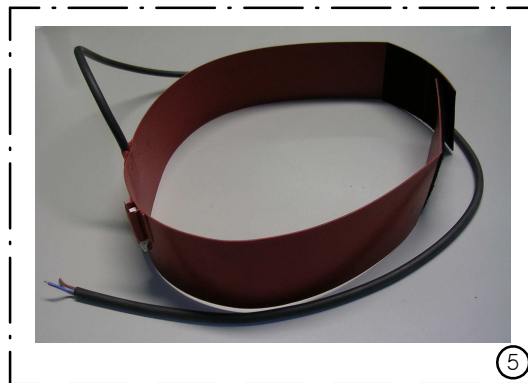

AC3150

SPARE PARTS

ITEM	CODICE	DESCRIZIONE	VERSION
1	7540004600	R134 TO R1234 COVERSION KIT	
2	7540004340	HYBRID KIT R1234yf	R1234yf
2	7540004350	HYBRID KIT R134a	R134a
3	7540004320	N2 CHARGE/DISCHARGE DEVICE KIT	
4	R7301206317	R1234yf ICEGARD VERDE MEM CARD	R1234yf
4	R7301206357	R134a ICEGARD VERDE MEM CARD	R134a
5	R7420000236	HEATHING BELT KIT Lg 635	
6	R3230860113	R134 TANK CONNECTION KIT	R134a
6	R7103107055	TANK CONNECTION 1/2-16ACME SX HP R1234YF	R1234yf
7	R7000100195	KIT "O"RING HOSE 1/4" (50 PCS)