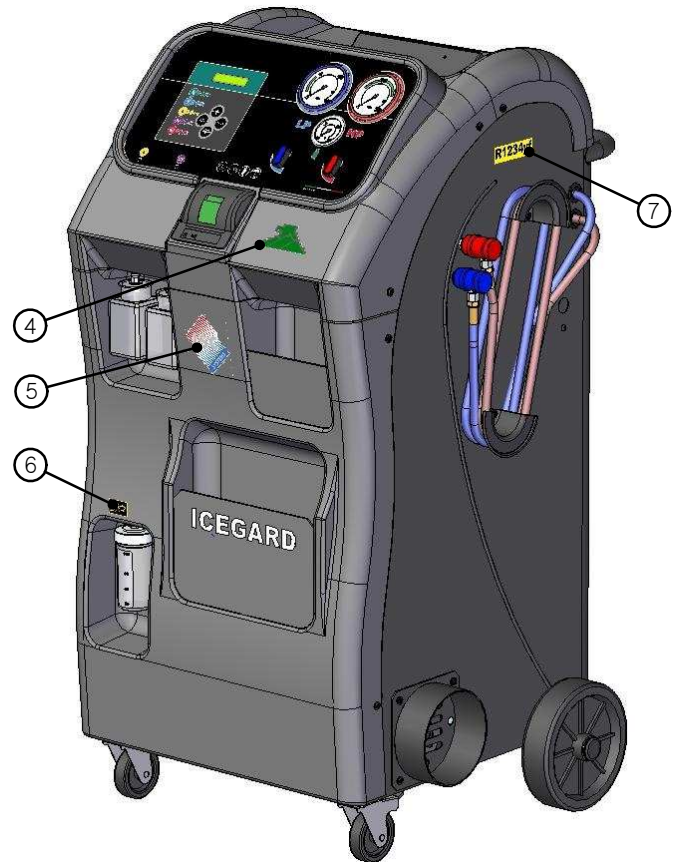

AC3150

SPARE PARTS

ITEM	CODICE	DESCRIZIONE	VERSION
1	R7780005200	CARTON BOX 785X740X1400	
2	R3320000200	PALLET 800x755	
3	R7601900141	R1234yf ICEGARD VERDE USER MANUAL	R1234yf
3	R7601900140	R134a ICEGARD VERDE USER MANUAL	R134a
4	R7701109260	ICEGARD VERDE STICKER	
5	R7701200020	"ISC" STICKER	
6	R7701109250	DRAINED OIL STICKER	
7	R7701107800	R134a STICKER	R134a
7	R7701107810	R1234yf STICKER	R1234yf
8	R7701107835	WORK/O/N2 SELECTOR STICKER	
9	R7701107820	FLUX STICKER