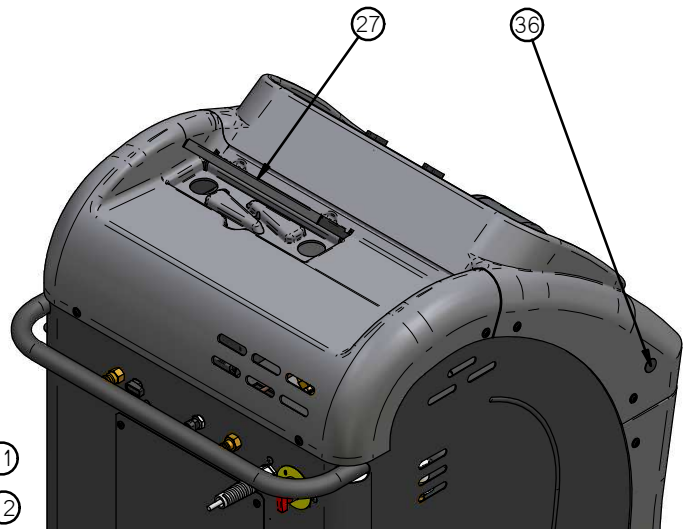

AC3150

SPARE PARTS

ITEM	CODICE	DESCRIZIONE	VERSION
1	R7200108300	ICEGARD TOP PANEL	
2	R7200108320	ICEGARD LOWER SHIELD	
3	R7200111270	ICEGARD POCKET WITH SILK SCREEN	
4	R7200108310	ICEGARD PLASTIC CONTROL PANEL	
5	R7301308095	D80 LP MANOMETER QUICKLOCK	
6	R7301308090	D80 HP MANOMETER QUICKLOCK	
7	R7301305540	D50 MANOMETER 0/25bar+PSI+TEMP	
8	R7301201525	ICEGARD VERDE LOGIC BOARD	
9	R7301202525	ICEGARD VERDE LOGIC BOARD FRONT PAN.	
10	R7104000505	RUBBER RING	
11	R7450000825	HP QUICK CONNECTOR R134A	R134a
11	R7450000847	HP BRASS R1234 QUICK COUPLER	R1234yf
12	R7450000823	LP QUICK CONNECTOR R134A	R134a
12	R7450000845	LP BRASS R1234 QUICK COUPLER	R1234yf
13	R7100201300	BLUE LP FILLING HOSE 3000 MM.	R134a
13	R7100211310	BLUE LP FILLING HOSE 3000 MM. M12-1/4	R1234yf
14	R7100202300	RED HP FILLING HOSE 3000 MM.	R134a
14	R7100212310	RED LP FILLING HOSE 3000 MM. M12-1/4	R1234yf
15	R7103003202	LP CONNECTION SUPPORT	R134a
15	R7103003703	LP CONNECTION SUPPORT R1234	R1234yf
16	R7103003103	HP CONNECTION SUPPORT	R134a
16	R7103003604	HP CONNECTION SUPPORT R1234	R1234yf
17	R7410000052	INJECTION OIL CONTAINER	
18	R7104000130	DRAINED OIL CONTAINER	
19	R7420000570	ROCKER SWITCH	R134a
19	R7420000590	ELETTRIC HANDLE SWITCH	R1234yf
20	R7420010010	ELETTRIC CABLE 2.5m SCHUKO	R134a
20	R7420010004	ELECTRIC CABLE KPL	R1234yf
21	R7101901200	BLACK WHEEL A200	
22	R7101901000	BLOCK 20	
23	R7104008000	WHEEL BLOCK	
24	R7101905080	REVOLVING WHEEL WITH BRAKE	
25	R7400007305	MANIFOLD 77F3 1CV 7EV RAZ.	
26	R7301201136	TRASFORMER 36VA 15V	
27	R7102101432	TANK BOLTS COVER	
28	R7200110005	CABLE WINDER	
29	R7104001573	KIT 6900 HANDLE BALL VALVE (10 pcs)	
30	R7104001591	KIT BLUE HANDLE PLATE 6900 (10Pz.)	
31	R7104001582	KIT RED HANDLE PLATE 6900 (10Pz.)	
32	R7301500031	PRINTER 2 EPM205-HS 9-36V TTL	
33	7301500140	PAPER FOR PRINTER 58 mm. (4 PAPER REELS)	
34	R7102101428	EXSHAUST TUBE CONNECTION D150	R1234yf
35	R7200108400	ICEGARD SIDE POCKET	
36	R3250700016	ABS PLASTIC PLUG	