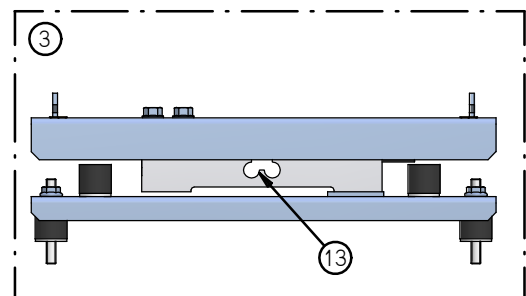

ITEM	CODICE	DESCRIZIONE	VERSION
1	R7410009284	TEC. RECOVERY GROUP 9CC 20 BAR NG	
2	R7420002047	VACUUM PUMP 2,5/0,05	
3	R7301400350	CUSTOM TANK SCALE	
4	R7505001012	12Lt CUSTOM TANK	
5	R7410002007	COMPRESS. 90 KPL 4430 TECUMSEH	
6	R7108000300	FILTER + COLSON COLLAR	
7	R7105025003	EXPANSION VALVE A3	
8	R7420006018	PRESSURE SWITCH 15/18 BAR	
9	R2490008202	MECHANICAL FILTER GROUP	
10	R7420005022	ELECTRO-VALVE WITH COIL 4,5 MM.	
11	R7420005345	EV PISTON 4mm HNBR	
12	R7100200150	RILSAN HOSE 8x6 1m	
13	R7301001008	LOAD CELL 60 KG WITH CONNECTOR	
14	R7420000680	TACOMETER FAN	R1234yf
15	R7420000685	FILTER FOR FAN	R1234yf
16	R3250600425	PLASTIC PLUG D46	R1234yf
17	7000100300	ORDINARY MAINTENANC KIT