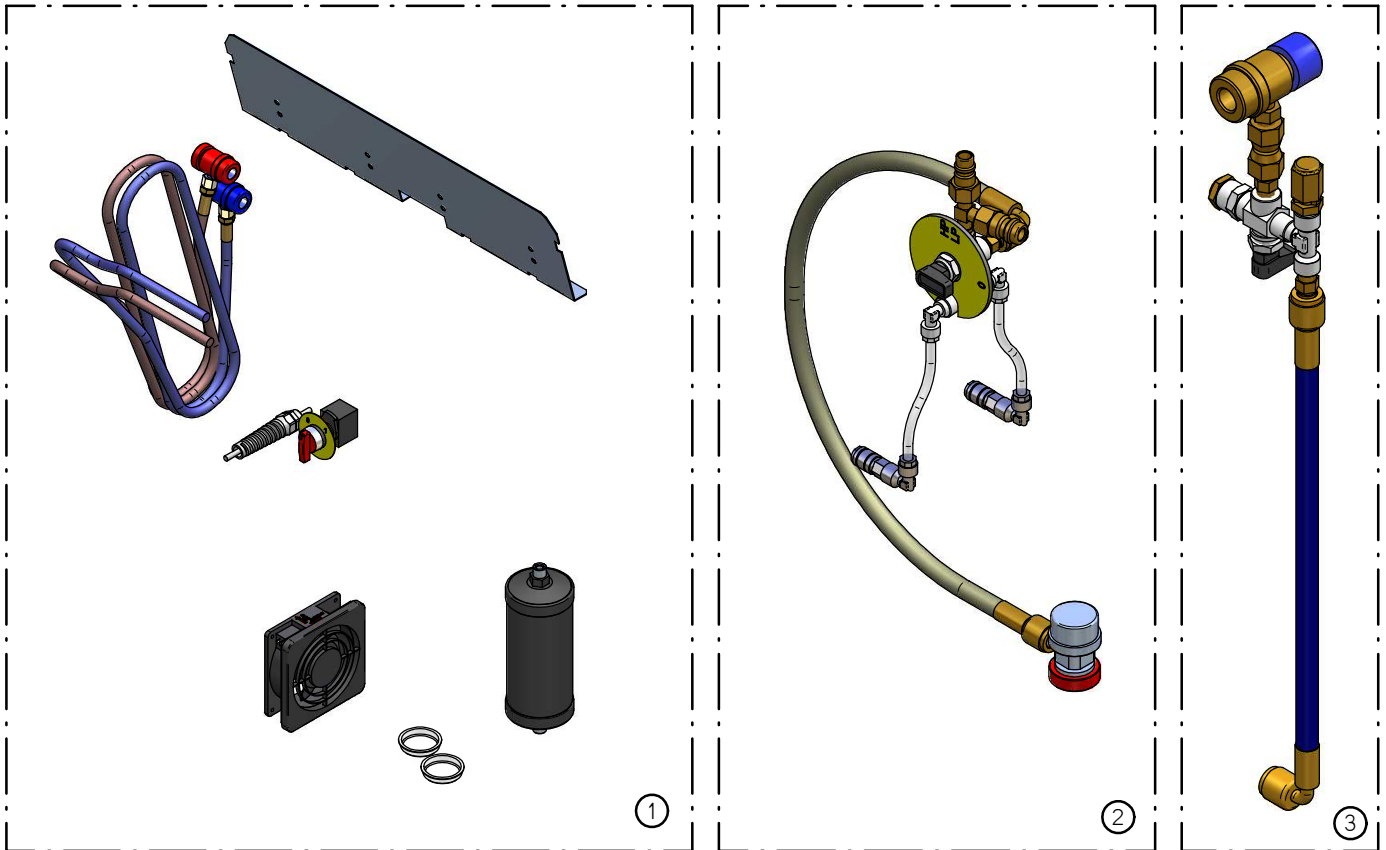

AC3150

SPARE PARTS

ITEM	CODICE	DESCRIZIONE	VERSION
1	7540004600	R134 TO R1234 COVERSION KIT	
2	7540004340	HYBRID KIT R1234yf	R1234yf
2	7540004350	HYBRID KIT R134a	R134a
3	7540004320	N2 CHARGE/DISCHARGE DEVICE KIT	
4	R7301206317	R1234yf ICEGARD VERDE MEM CARD	R1234yf
4	R7301206357	R134a ICEGARD VERDE MEM CARD	R134a
5	R7420000236	HEATHING BELT KIT Lg 635	
6	R3230860113	R134 TANK CONNECTION KIT	R134a
6	R7103107055	TANK CONNECTION 1/2-16ACME SX HP R1234YF	R1234yf
7	R7000100195	KIT "O"RING HOSE 1/4" (50 PCS)