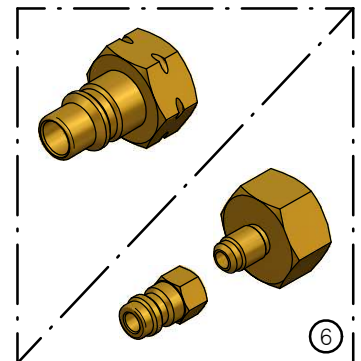

AC3150

SPARE PARTS

ITEM	CODICE	DESCRIZIONE	VERSION
1	7540004600	R134 TO R1234 COVERSION KIT	
2	7540004340	HYBRID KIT R1234yf	R1234yf
2	7540004350	HYBRID KIT R134a	R134a
3	7540004320	N2 CHARGE/DISCHARGE DEVICE KIT	
4	R7301206317	R1234yf ICEGARD VERDE MEM CARD	R1234yf
4	R7301206357	R134a ICEGARD VERDE MEM CARD	R134a
5	R7420000236	HEATHING BELT KIT Lg 635	
6	R3230860113	R134 TANK CONNECTION KIT	R134a
6	R7103107055	TANK CONNECTION 1/2-16ACME SX HP R1234YF	R1234yf
7	R7000100195	KIT "O"RING HOSE 1/4" (50 PCS)