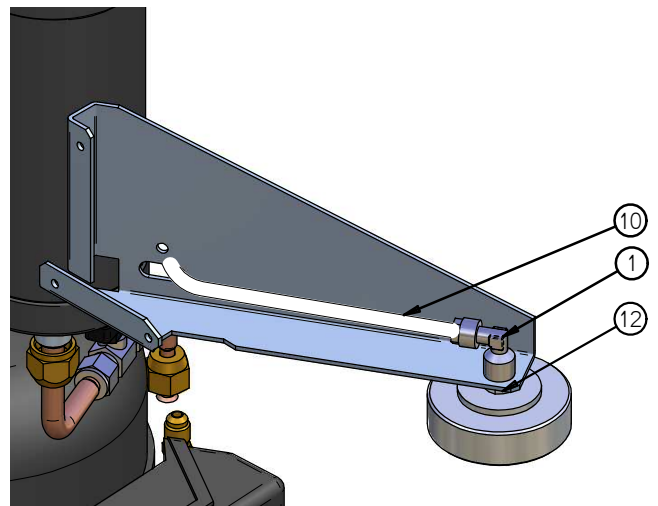

AC3150

SPARE PARTS

ITEM	CODICE	DESCRIZIONE
1	R3230000615	FITTING 90° 1/8 F RILSAN 6x4
2	R7101008211	OIL QUICK COUPLER 1/8 MALE
3	R3230540091	HP/LP BALL VALVE
4	R7301003455	PRESSURE SENSOR RAZIO 1/4
5	R7420005522	COIL ZB 14 230 50/60
6	R7105008000	CHECK VALVE
7	R7420005325	EV PISTON 2,5mm HNBR
8	R7420005345	EV PISTON 4mm HNBR
9	R2400675700	COPPER HOSE D6 EV-STRAINER
10	R7100200120	RILSAN HOSE 6x4 1m
11	R3261600200	GASCKET D53 d25
12	R7101201020	FITTING 1/8M 1/8M
13	R7410006300	N2 ICESONIC S BALL VALVE GROUP
14	R2400675500	COPPER HOSE D8
15	R7103003000	LP FITTING FOR N2
16	R7410006280	FLUX BALL VALVE GROUP
17	R7100200170	SILICON HOSE 4x7 1m
18	R7100200250	FILLING HOSE 500 90+D 1/4
19	R7104001564	KIT SMALL HANDLE BALL VALVE (10 Pz.)
20	R7104001546	KIT YELLOW HANDLE PLATE (10Pz.)
21	R7104001510	KIT RED HANDLE PLATE (10Pz.)