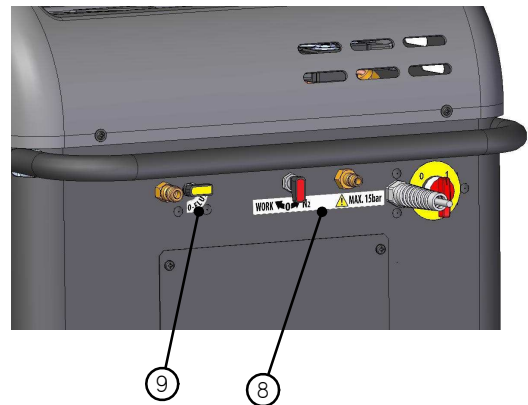

AC3150

SPARE PARTS

ITEM	CODICE	DESCRIZIONE	VERSION
1	R7780005200	CARTON BOX 785X740X1400	
2	R3320000200	PALLET 800x755	
3	R7601900141	R1234yf ICEGARD VERDE USER MANUAL	R1234yf
3	R7601900140	R134a ICEGARD VERDE USER MANUAL	R134a
4	R7701109260	ICEGARD VERDE STICKER	
5	R7701200020	"ISC" STICKER	
6	R7701109250	DRAINED OIL STICKER	
7	R7701107800	R134a STICKER	R134a
7	R7701107810	R1234yf STICKER	R1234yf
8	R7701107835	WORK/O/N2 SELECTOR STICKER	
9	R7701107820	FLUX STICKER