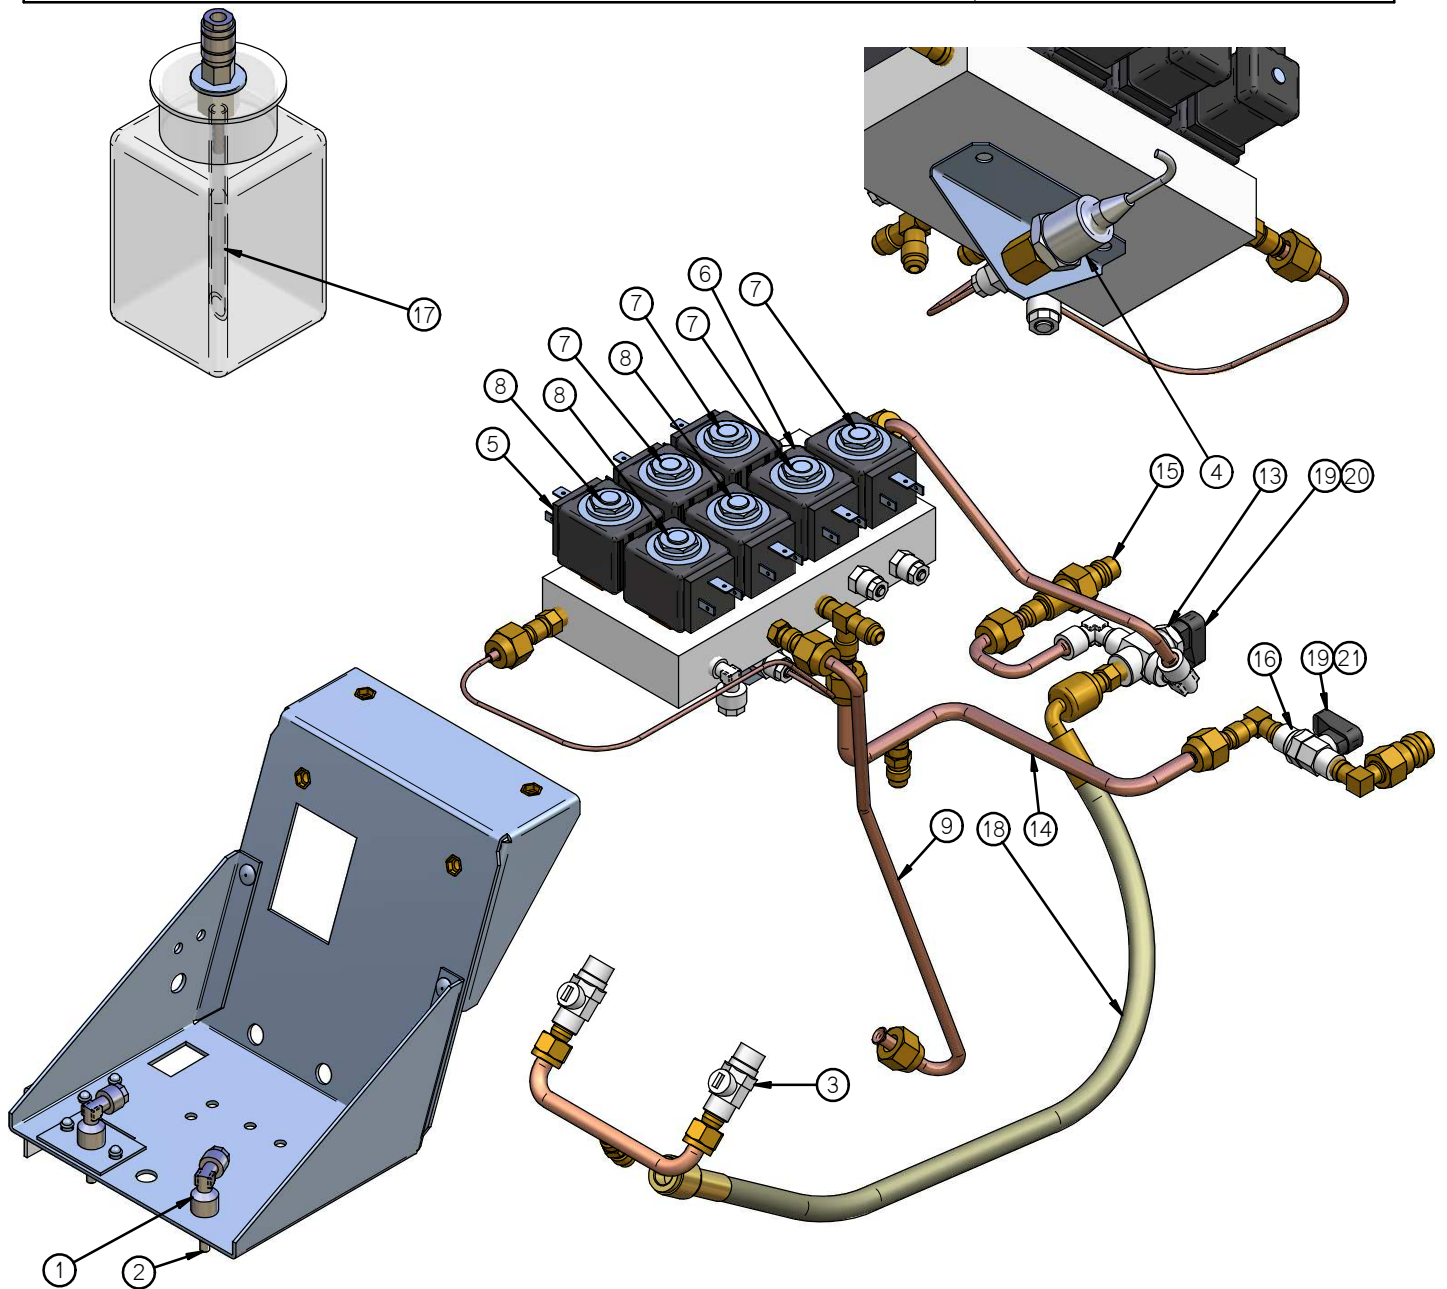

AC3150

SPARE PARTS

ITEM	CODICE	DESCRIZIONE
1	R3230000615	FITTING 90° 1/8 F RILSAN 6x4
2	R7101008211	OIL QUICK COUPLER 1/8 MALE
3	R3230540091	HP/LP BALL VALVE
4	R7301003455	PRESSURE SENSOR RAZIO 1/4
5	R7420005522	COIL ZB 14 230 50/60
6	R7105008000	CHECK VALVE
7	R7420005325	EV PISTON 2,5mm HNBR
8	R7420005345	EV PISTON 4mm HNBR
9	R2400675700	COPPER HOSE D6 EV-STRAINER
10	R7100200120	RILSAN HOSE 6x4 1m
11	R3261600200	GASCKET D53 d25
12	R7101201020	FITTING 1/8M 1/8M
13	R7410006300	N2 ICESONIC S BALL VALVE GROUP
14	R2400675500	COPPER HOSE D8
15	R7103003000	LP FITTING FOR N2
16	R7410006280	FLUX BALL VALVE GROUP
17	R7100200170	SILICON HOSE 4x7 1m
18	R7100200250	FILLING HOSE 500 90+D 1/4
19	R7104001564	KIT SMALL HANDLE BALL VALVE (10 Pz.)
20	R7104001546	KIT YELLOW HANDLE PLATE (10Pz.)
21	R7104001510	KIT RED HANDLE PLATE (10Pz.)