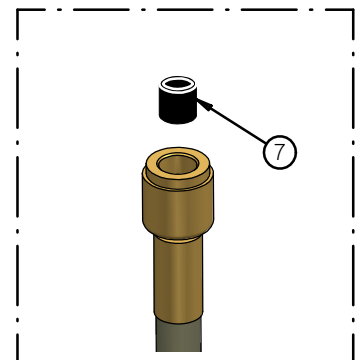

AC3150

SPARE PARTS

ITEM	CODICE	DESCRIZIONE	VERSION
1	7540004600	R134 TO R1234 COVERSION KIT	
2	7540004340	HYBRID KIT R1234yf	R1234yf
2	7540004350	HYBRID KIT R134a	R134a
3	7540004320	N2 CHARGE/DISCHARGE DEVICE KIT	
4	R7301206317	R1234yf ICEGARD VERDE MEM CARD	R1234yf
4	R7301206357	R134a ICEGARD VERDE MEM CARD	R134a
5	R7420000236	HEATHING BELT KIT Lg 635	
6	R3230860113	R134 TANK CONNECTION KIT	R134a
6	R7103107055	TANK CONNECTION 1/2-16ACME SX HP R1234YF	R1234yf
7	R7000100195	KIT "O"RING HOSE 1/4" (50 PCS)